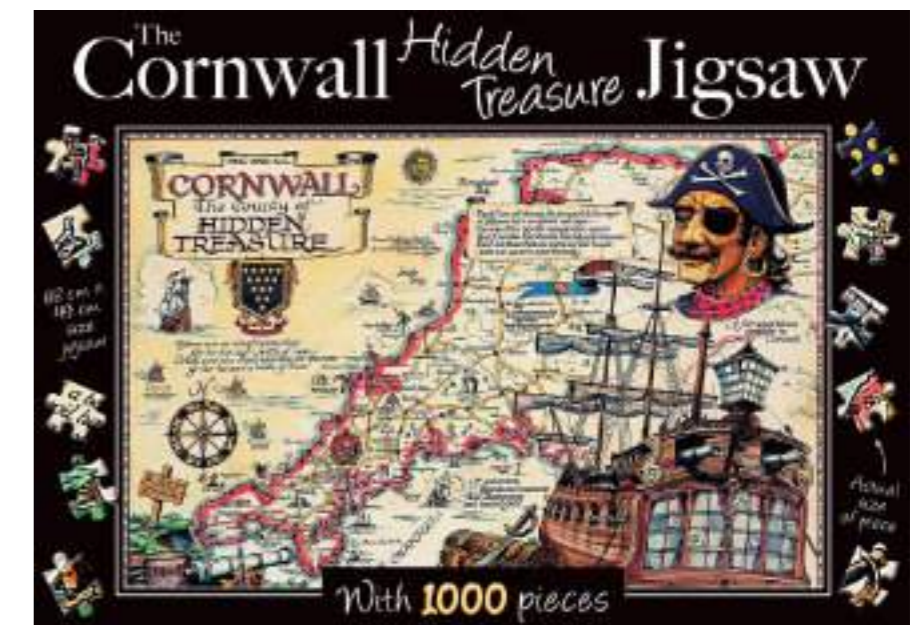

CS1362
CORNISH ROCK POOL JIGSAW
PK X 6
CARTON X 12

CS1364
CORNWALL HIDDEN TREASURE JIGSAW
PK X 6
CARTON X 12