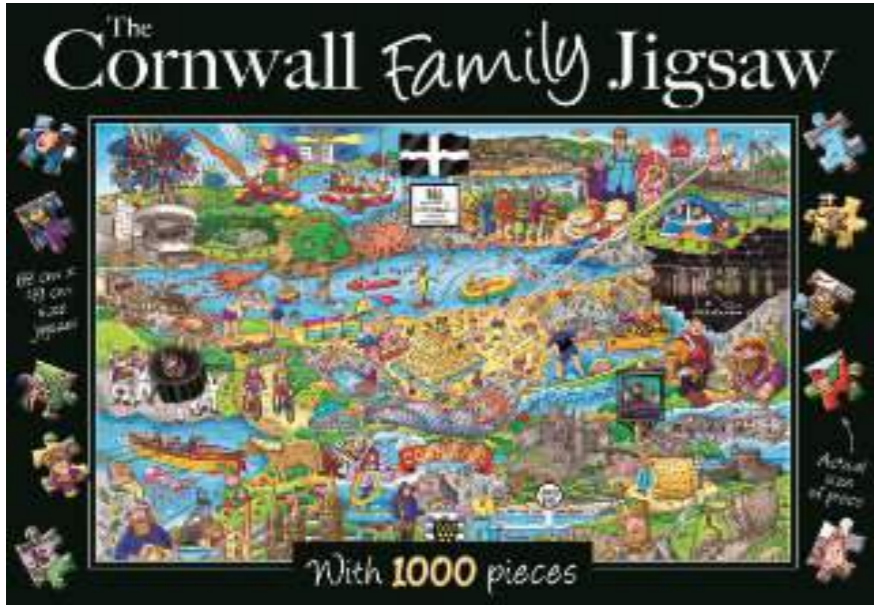

# JBA Jigsaws

1,000 Piece Jigsaw Puzzles  
Measuring 68cm x 49cm completed

New revised stock  
arriving soon  
With reduced packaging  
And with a poster included

CS1360  
THE CORNWALL FAMILY JIGSAW  
PK X 6  
CARTON X 12