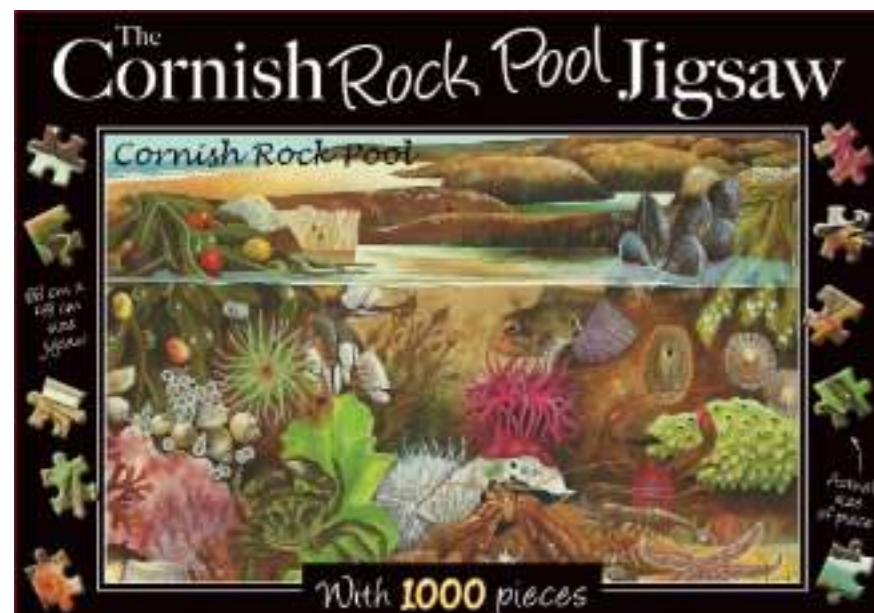

# JBA Jigsaws

1,000 Piece Jigsaw Puzzles  
Measuring 68cm x 49cm completed

CS1363  
CORNWALL SHIPWRECK JIGSAW  
PK X 6  
CARTON X 12

CS1361  
CORNWALL COLLAGE JIGSAW  
PK X 6  
CARTON X 12

**NEW**

CS1440  
CORNWALL HARBOUR SCENE JIGSAW  
PK X 6  
CARTON X 12