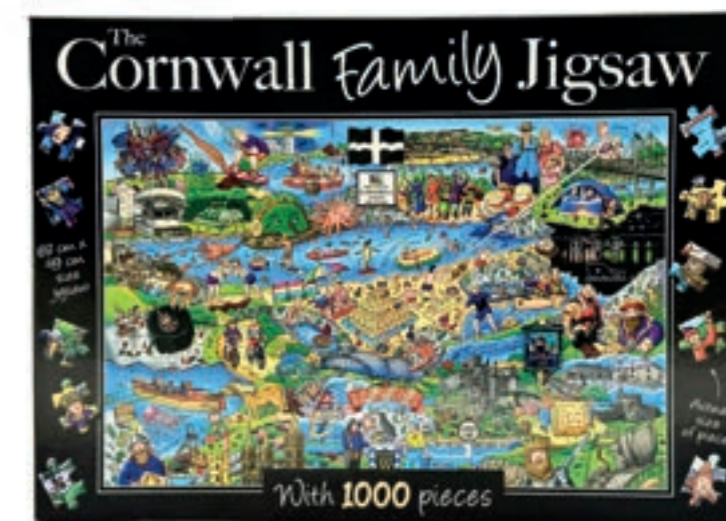

CS1363
CORNISH SHIPWRECK JIGSAW
PK X 6

CS1364
CORNWALL HIDDEN TREASURE JIGSAW
PK X 6

CS1361
CORNWALL BLUE COLLAGE JIGSAW
PK X 6

CS1170
CORNWALL EDITION MONOPOLY
PK X 6
RRP £34.99

CS1360
THE CORNWALL FAMILY JIGSAW
IN ORIGINAL SIZE BOX
68 X 49CM NO INNER PACKAGING
PK X 6